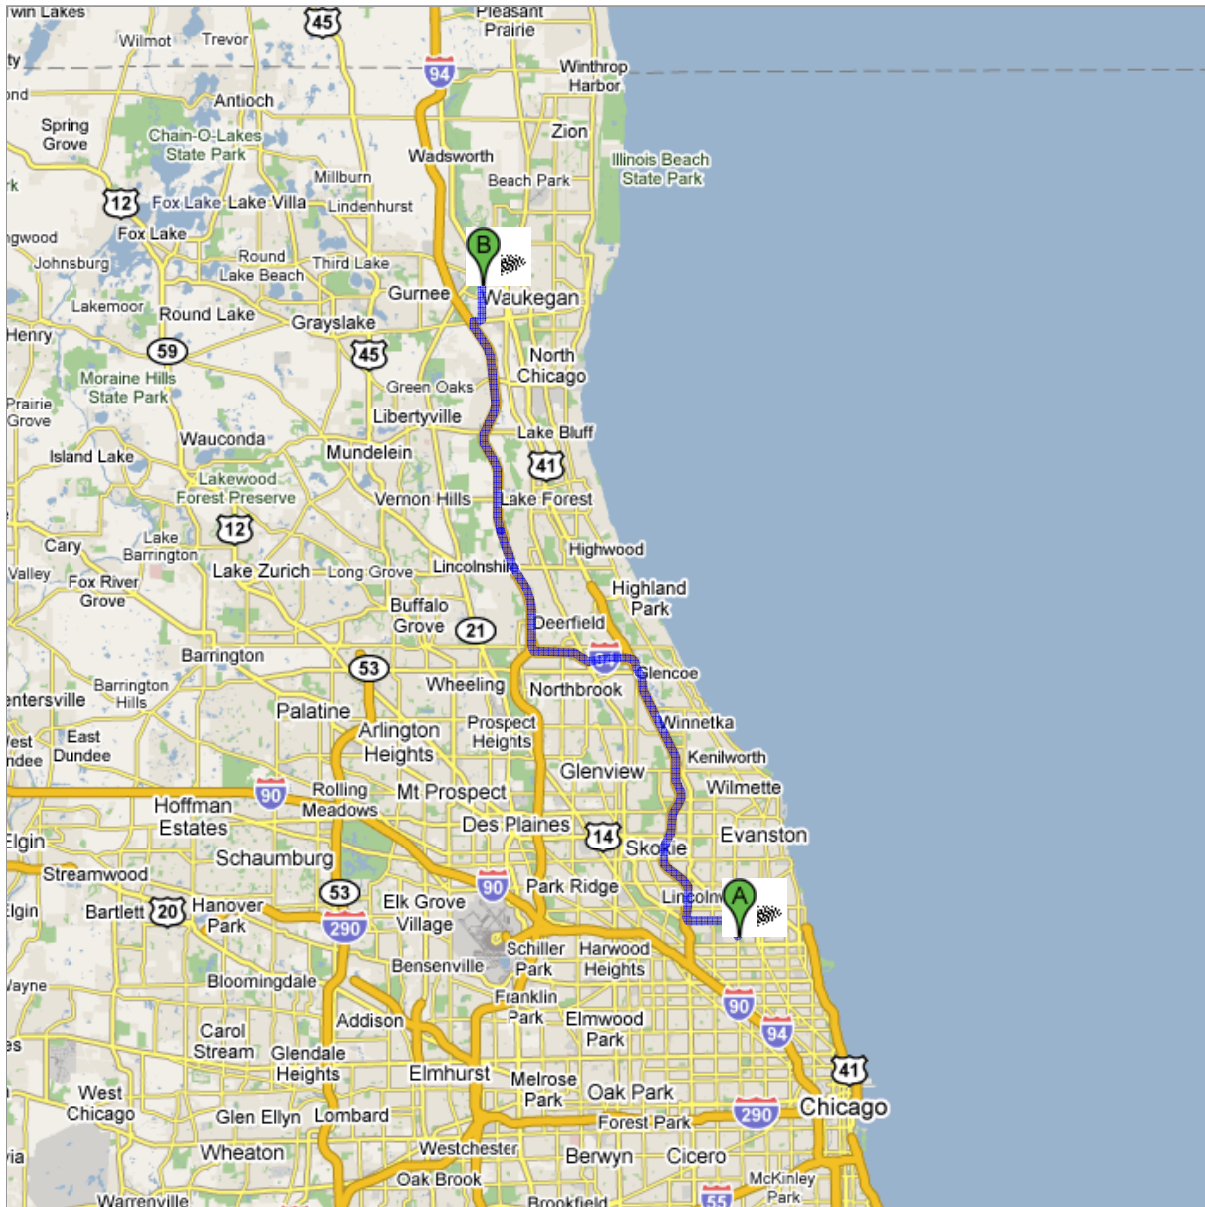

Directions to 500 N Oplaine Rd, Gurnee, IL 60031
34.6 mi – about 46 mins

Save trees. Go green!
Download Google Maps on your phone at google.com/gmm

Northside College Preparatory High School
5501 N Kedzie Ave
Chicago, IL 60625

1. Head north on N Kedzie Ave toward W Bryn Mawr Ave About 2 mins	go 0.6 mi total 0.6 mi
← 2. Turn left at W Peterson Ave/US-14 About 5 mins	go 2.0 mi total 2.6 mi
3. Merge onto I-94 W via the ramp to Milwaukee Partial toll road About 34 mins	go 30.0 mi total 32.7 mi
4. Take the Belvidere Rd/State Hwy 120 E exit Toll road	go 0.3 mi total 33.0 mi
5. Merge onto Belvidere Rd/SR-120	go 0.1 mi total 33.1 mi
← 6. Slight left to stay on Belvidere Rd/SR-120	go 495 ft total 33.2 mi
← 7. Turn left at S Oplaine Rd/W20 Continue to follow S Oplaine Rd About 5 mins	go 1.4 mi total 34.6 mi

Warren Township High School
500 N Oplaine Rd
Gurnee, IL 60031

These directions are for planning purposes only. You may find that construction projects, traffic, weather, or other events may cause conditions to differ from the map results, and you should plan your route accordingly. You must obey all signs or notices regarding your route.

Map data ©2008 Tele Atlas