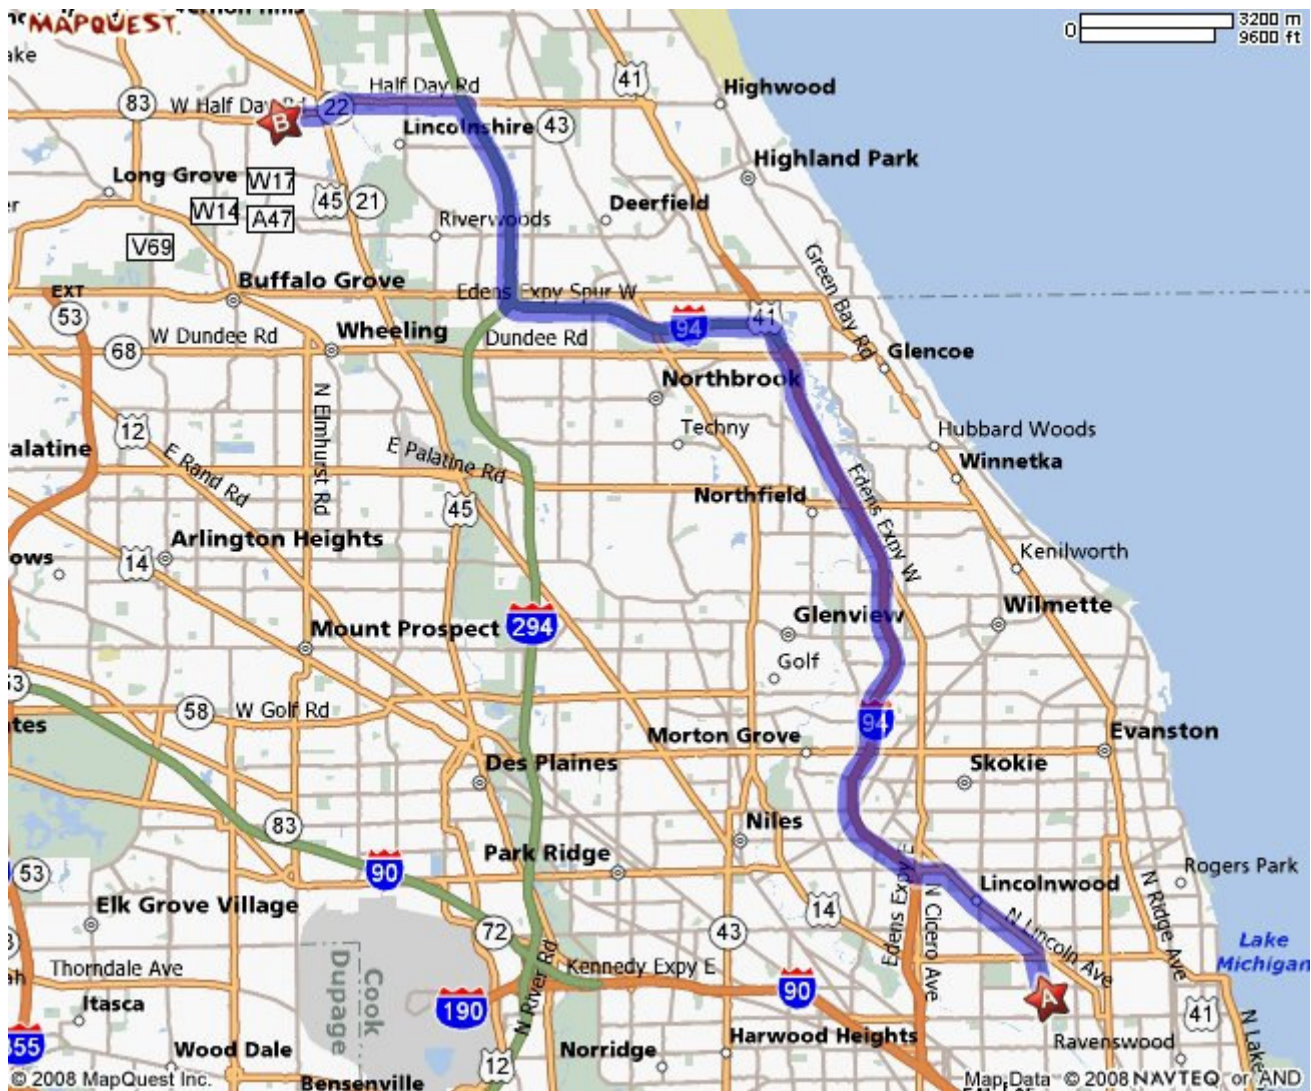

A: Northside College Preparatory: 5501 N Kedzie Ave, Chicago, IL 60625, (773)534-3954

- | | | |
|--|--|---------|
| | 1: Start out going NORTH on N KEDZIE AVE toward W BRYN MAWR AVE. | 0.1 mi |
| | 2: N KEDZIE AVE becomes N JERSEY AVE. | 0.7 mi |
| | 3: Turn SLIGHT LEFT onto N LINCOLN AVE/US-41. | 1.9 mi |
| | 4: Turn SLIGHT LEFT onto W TOUHY AVE. | 0.5 mi |
| | 5: Merge onto I-94 W toward MILWAUKEE (Portions toll). | 17.8 mi |
| | 6: Take the HALF DAY RD/IL-22 exit. | 0.3 mi |
| | 7: Turn LEFT onto IL-22/HALF DAY RD. | 3.1 mi |
| | 8: End at 1 Stevenson Dr Lincolnshire, IL 60069 | |

Estimated Time: 36 minutes Estimated Distance: 24.48 miles

B: Adlai E Stevenson High School: 1 Stevenson Dr, Lincolnshire, IL 60069, (847)634-4000

Total Time: 36 minutes Total Distance: 24.48 miles

Directions and maps are informational only. We make no warranties on the accuracy of their content, road conditions or route usability or expeditiousness. You assume all risk of use. MapQuest and its suppliers shall not be liable to you for any loss or delay resulting from your use of MapQuest. Your use of MapQuest means you agree to our [Terms of Use](#)