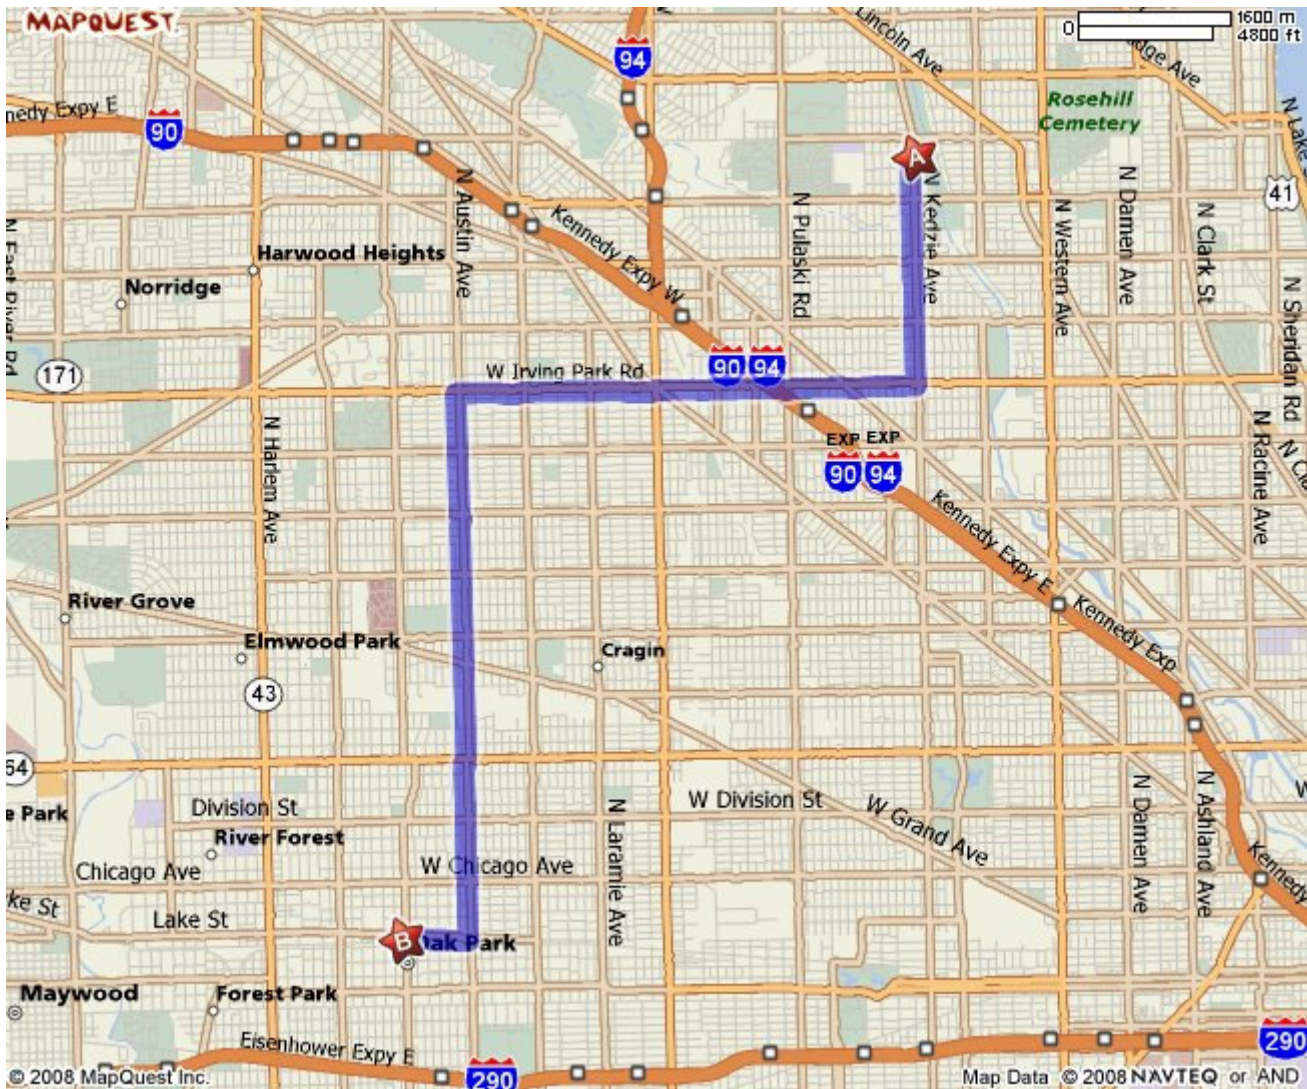

MAPQUEST.

A: Northside College Preparatory: 5501 N Kedzie Ave, Chicago, IL 60625

- | | | |
|---|--|--------|
|  | 1: Start out going SOUTH on N KEDZIE AVE toward W CATALPA AVE. | 1.9 mi |
|  | 2: Turn RIGHT onto W IRVING PARK RD/IL-19. | 3.5 mi |
|  | 3: Turn LEFT onto N AUSTIN AVE. | 2.9 mi |
|  | 4: N AUSTIN AVE becomes N AUSTIN BLVD. | 1.6 mi |
|  | 5: Turn RIGHT onto LAKE ST. | 0.5 mi |
|  | 6: End at 415 Lake St Oak Park, IL 60302 | |

Estimated Time: 30 minutes Estimated Distance: 10.46 miles

B: Park District of Oak Park: 415 Lake St, Oak Park, IL 60302

Total Time: 30 minutes Total Distance: 10.46 miles

Directions and maps are informational only. We make no warranties on the accuracy of their content, road conditions or route usability or expeditiousness. You assume all risk of use. MapQuest and its suppliers shall not be liable to you for any loss or delay resulting from your use of MapQuest. Your use of MapQuest means you agree to our [Terms of Use](#)