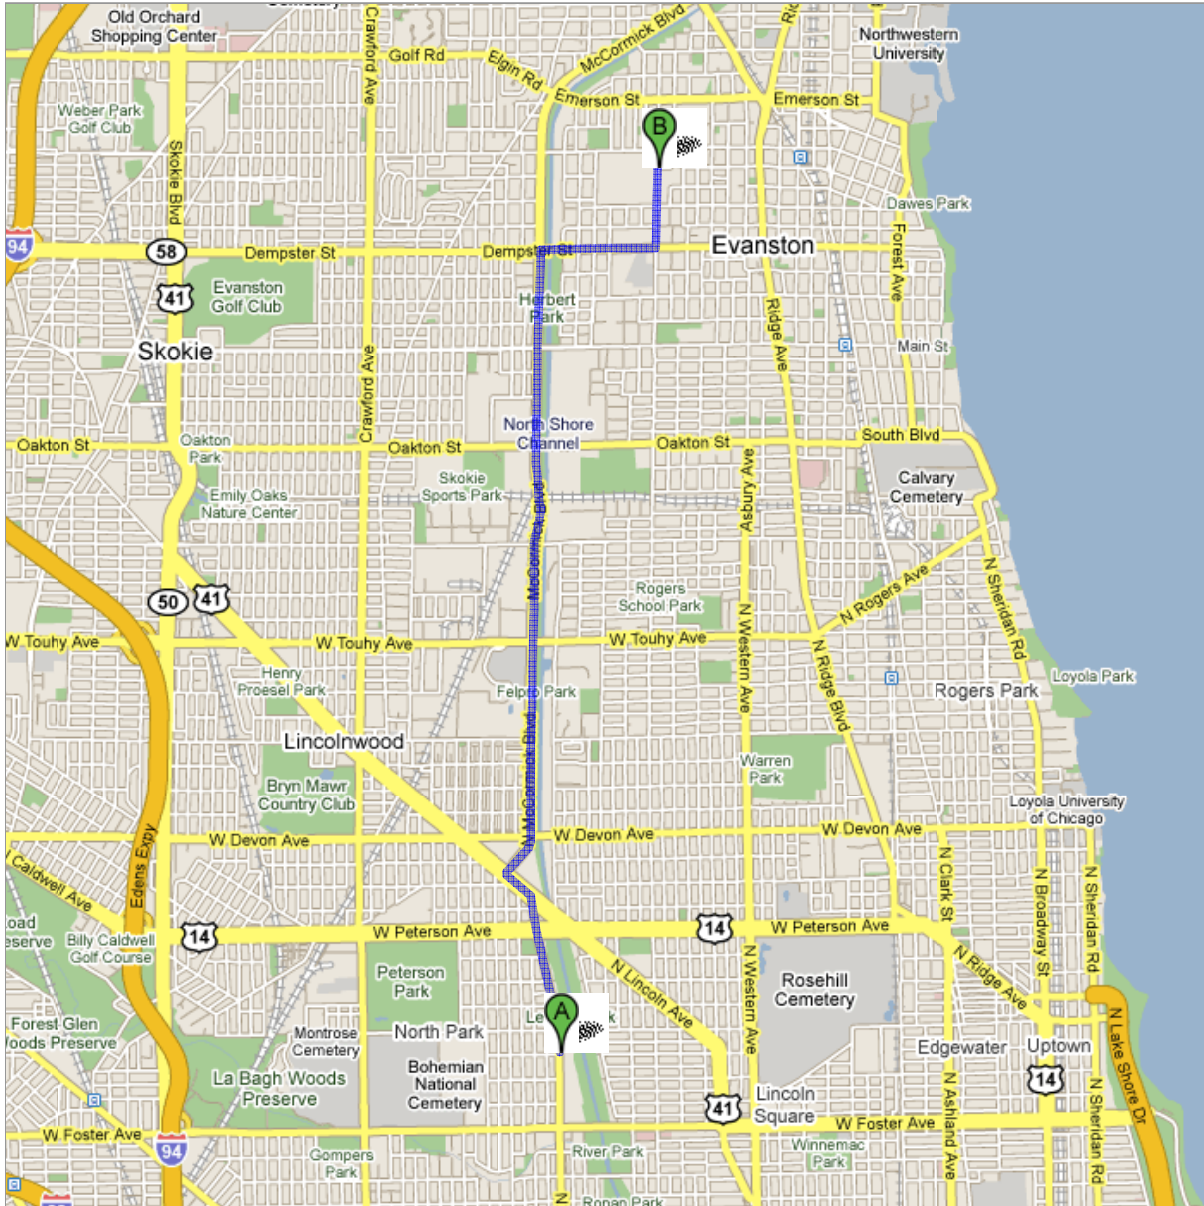

Directions to 1600 Dodge Ave, Evanston, IL 60204  
5.2 mi – about 13 mins

**Save trees. Go green!**  
Download Google Maps on your phone at [google.com/gmm](http://google.com/gmm)

**Northside College Preparatory High School**  
**5501 N Kedzie Ave**  
**Chicago, IL 60625**

1. Head <b>north</b> on <b>N Kedzie Ave</b> toward <b>W Bryn Mawr Ave</b> About 2 mins	go 0.6 mi total 0.6 mi
2. Continue on <b>N Jersey Ave</b> About 1 min	go 0.2 mi total 0.8 mi
← 3. Slight <b>left</b> at <b>N Lincoln Ave/US-41</b> About 1 min	go 0.2 mi total 1.0 mi
→ 4. Turn <b>right</b> at <b>N McCormick Blvd</b> About 7 mins	go 3.3 mi total 4.2 mi
→ 5. Turn <b>right</b> at <b>Dempster St</b> About 2 mins	go 0.6 mi total 4.8 mi
← 6. Turn <b>left</b> at <b>Dodge Ave</b> About 2 mins	go 0.4 mi total 5.2 mi

**Evanston Township High School District 202: Assistant Superintendent-Principal**  
**1600 Dodge Ave**  
**Evanston, IL 60204**

These directions are for planning purposes only. You may find that construction projects, traffic, weather, or other events may cause conditions to differ from the map results, and you should plan your route accordingly. You must obey all signs or notices regarding your route.

Map data ©2008 Tele Atlas