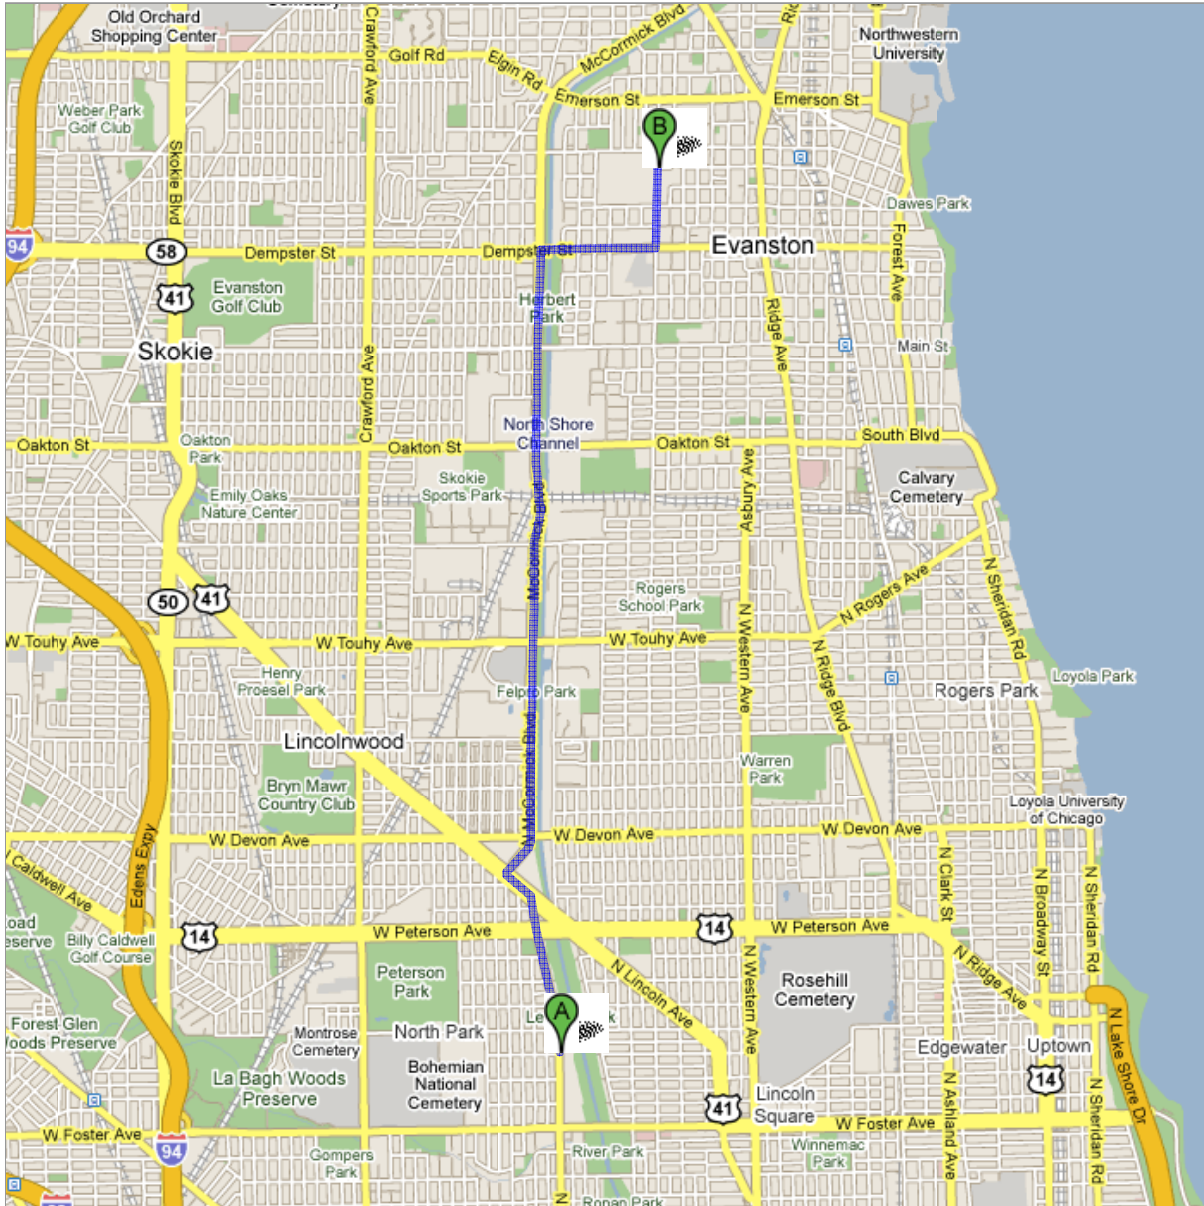

Directions to 1600 Dodge Ave, Evanston, IL 60204  
5.2 mi – about 13 mins

**Save trees. Go green!**  
Download Google Maps on your phone at [google.com/gmm](http://google.com/gmm)

**Northside College Preparatory High School**  
**5501 N Kedzie Ave**  
**Chicago, IL 60625**

---

1. Head <b>north</b> on <b>N Kedzie Ave</b> toward <b>W Bryn Mawr Ave</b> About 2 mins	go 0.6 mi total 0.6 mi
2. Continue on <b>N Jersey Ave</b> About 1 min	go 0.2 mi total 0.8 mi
← 3. Slight <b>left</b> at <b>N Lincoln Ave/US-41</b> About 1 min	go 0.2 mi total 1.0 mi
→ 4. Turn <b>right</b> at <b>N McCormick Blvd</b> About 7 mins	go 3.3 mi total 4.2 mi
→ 5. Turn <b>right</b> at <b>Dempster St</b> About 2 mins	go 0.6 mi total 4.8 mi
← 6. Turn <b>left</b> at <b>Dodge Ave</b> About 2 mins	go 0.4 mi total 5.2 mi

**Evanston Township High School District 202: Assistant Superintendent-Principal**  
**1600 Dodge Ave**  
**Evanston, IL 60204**

---

These directions are for planning purposes only. You may find that construction projects, traffic, weather, or other events may cause conditions to differ from the map results, and you should plan your route accordingly. You must obey all signs or notices regarding your route.

Map data ©2008 Tele Atlas