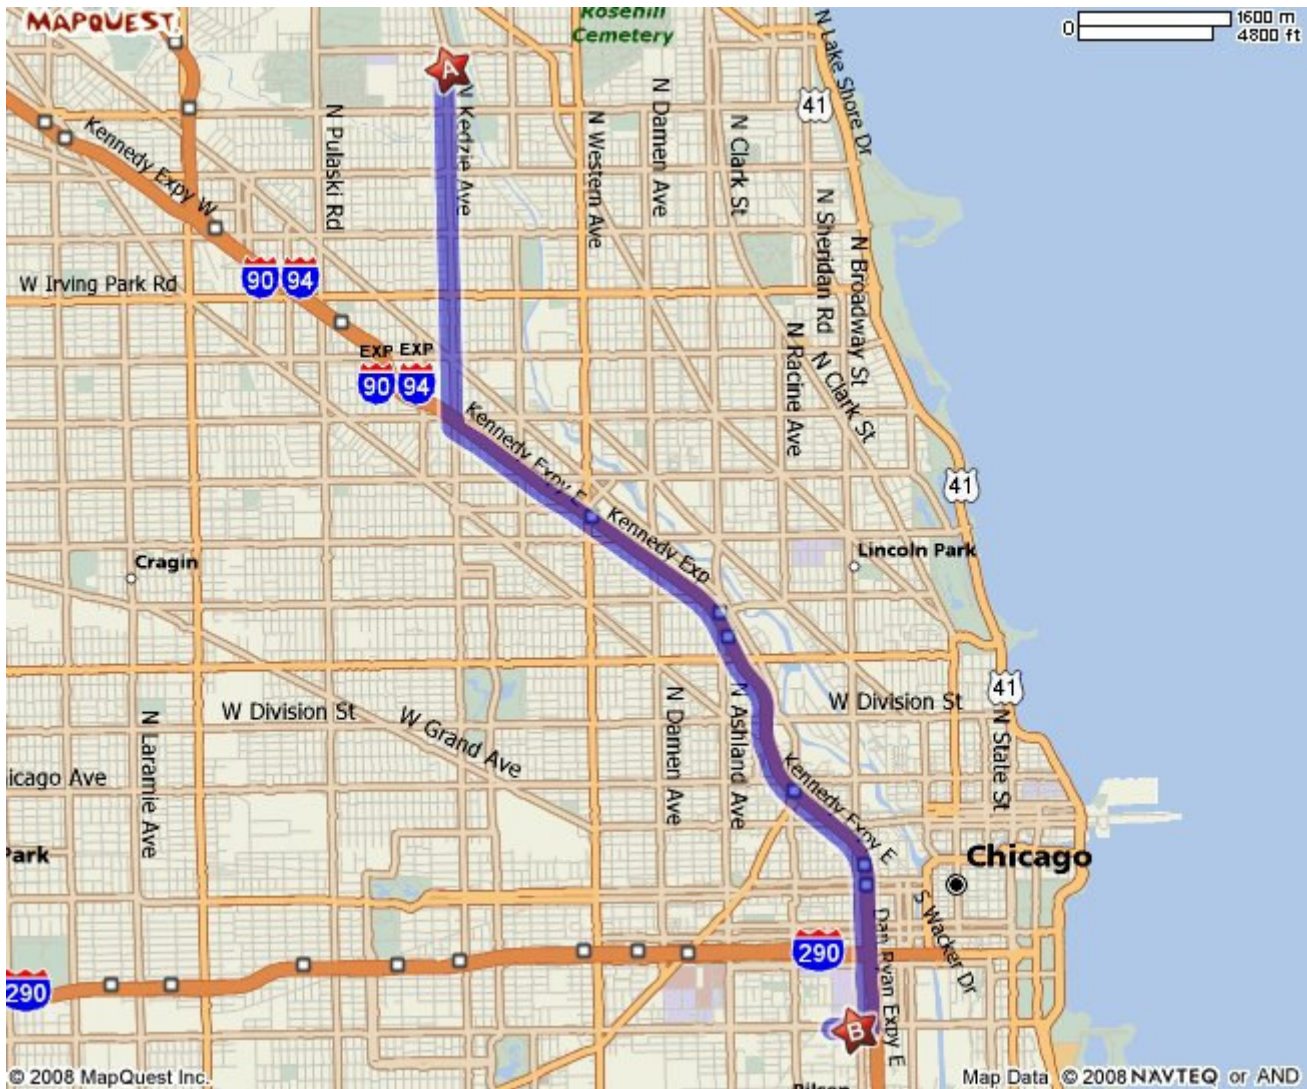

THE POOL IS LOCATED IN THE PHYSICAL EDUCATION BUILDING WHICH IS 905 W. ROOSEVELT. IT IS NEXT TO THE SPORTS MEDICINE BUILDING. THERE IS METER PARKING ON THE STREET OR A LOT ACROSS THE STREET FOR A FEE.

A: Northside College Preparatory: 5501 N Kedzie Ave, Chicago, IL 60625, (773)534-3954

- START 1: Start out going SOUTH on N KEDZIE AVE toward W CATALPA AVE. 3.0 mi
- 2: Merge onto I-90 E/I-94 E via the ramp on the LEFT. 5.8 mi
- EXIT 3: Take the TAYLOR ST exit, EXIT 52A, toward ROOSEVELT RD. 0.3 mi
- 4: Stay STRAIGHT to go onto S UNION AVE. 0.2 mi
- 5: Turn RIGHT onto W ROOSEVELT RD. 0.3 mi
- 6: Make a U-TURN at S MORGAN ST onto W ROOSEVELT RD. 0.2 mi
- END 7: End at 839 W Roosevelt Rd Chicago, IL 60608

Estimated Time: 20 minutes Estimated Distance: 9.73 miles

B: UIC Sports Medicine & Human: 839 W Roosevelt Rd, Chicago, IL 60608, (312)355-4404

Total Time: 20 minutes Total Distance: 9.73 miles

Directions and maps are informational only. We make no warranties on the accuracy of their content, road conditions or route usability or expeditiousness. You assume all risk of use. MapQuest and its suppliers shall not be liable to you for any loss or delay resulting from your use of MapQuest. Your use of MapQuest means you agree to our [Terms of Use](#)