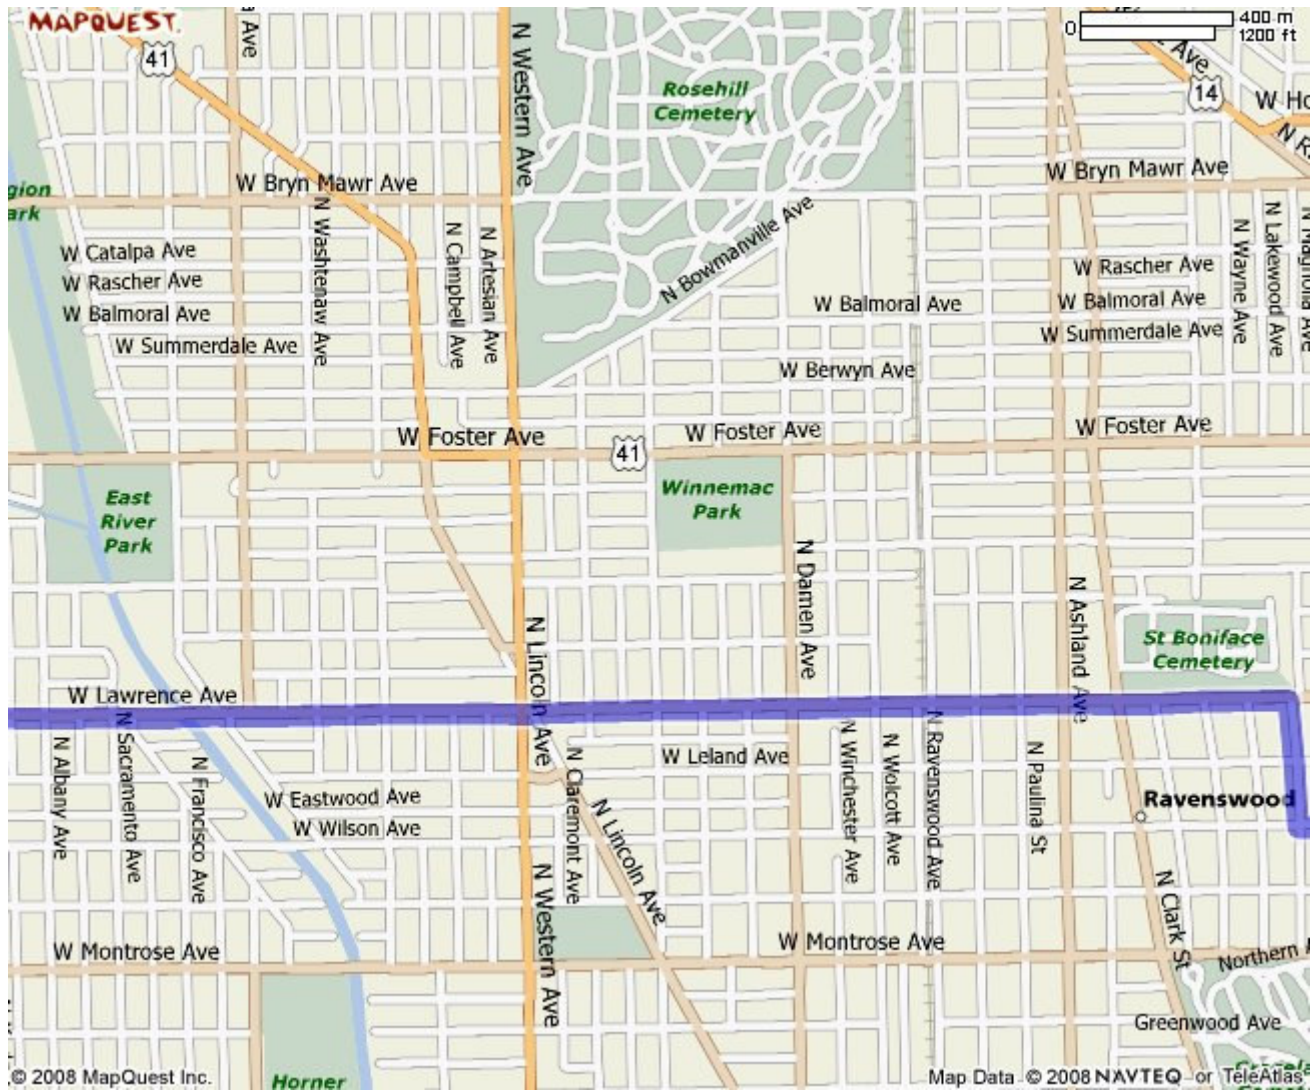

POOL LOCATED IN THE PHYSICAL EDUCATION BUILDING. WEST OF THE MAIN BUILDING. YOU CAN FIND STEET PARKING (METER) ON WILSON OR THE SCHOOL PARKING ENTRANCE IS LOCATED ON BROADWAY.

**A: Northside College Preparatory: 5501 N Kedzie Ave, Chicago, IL 60625, (773)534-3954**

- START 1: Start out going SOUTH on N KEDZIE AVE toward W CATALPA AVE. 0.9 mi

---

-  2: Turn LEFT onto W LAWRENCE AVE. 2.4 mi

---

-  3: Turn RIGHT onto N MAGNOLIA AVE. 0.3 mi

---

-  4: Turn LEFT onto W WILSON AVE. 0.1 mi

---

- END 5: End at 1145 W Wilson Ave Chicago, IL 60640

Estimated Time: 11 minutes      Estimated Distance: 3.67 miles

**B: Truman College: 1145 W Wilson Ave, Chicago, IL 60640, (773)907-4000**

**Total Time: 11 minutes      Total Distance: 3.67 miles**