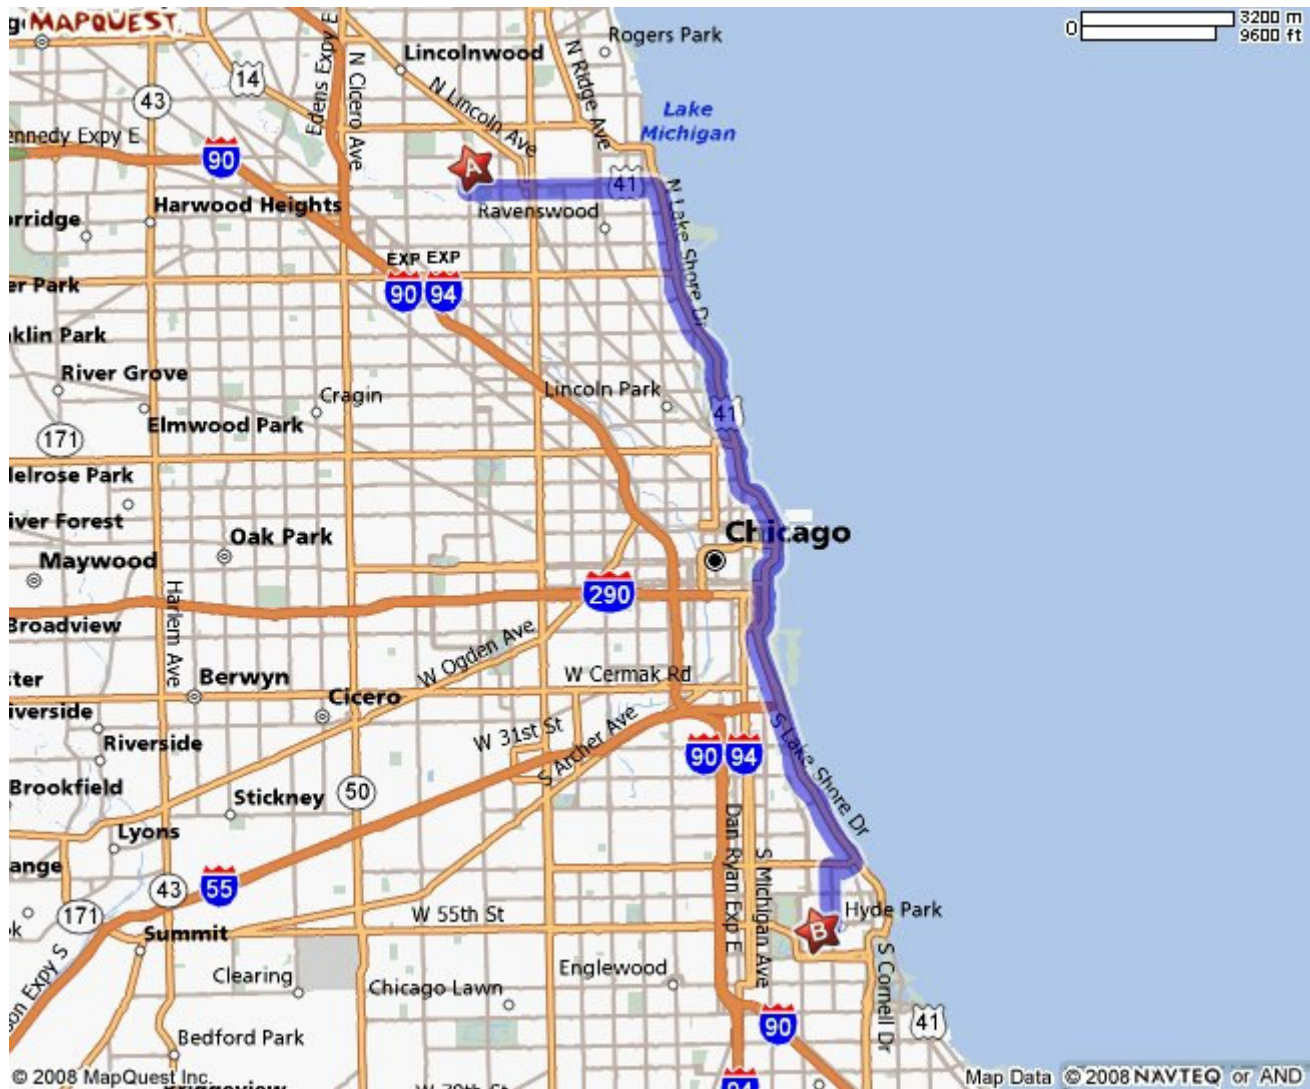

THE BUILDING IS CALLED THE RATNER CENTER. THERE IS STREET PARKING AND A PARKING GARAGE IN THE AREA.

A: Northside College Preparatory: 5501 N Kedzie Ave, Chicago, IL 60625, (773)534-3954

- | | | |
|--|--|---------|
| | 1: Start out going SOUTH on N KEDZIE AVE toward W CATALPA AVE. | 0.4 mi |
| | 2: Turn LEFT onto W FOSTER AVE. | 2.9 mi |
| | 3: Merge onto US-41 S/N LAKE SHORE DR. | 12.3 mi |
| | 4: Take the 47TH ST ramp. | 0.2 mi |
| | 5: Turn RIGHT onto E 47TH ST. | 0.4 mi |
| | 6: Turn LEFT onto S WOODLAWN AVE. | 1.0 mi |
| | 7: Turn RIGHT onto E 55TH ST. | 0.2 mi |
| | 8: Turn LEFT onto S ELLIS AVE. | 0.0 mi |
| | 9: End at 5525 S Ellis Ave Chicago, IL 60637 | |

Estimated Time: 37 minutes Estimated Distance: 17.43 miles

B: University Community Svc Ctr: 5525 S Ellis Ave, Chicago, IL 60637, (773)753-4483

Total Time: 37 minutes Total Distance: 17.43 miles

Directions and maps are informational only. We make no warranties on the accuracy of their content, road conditions or route usability or expeditiousness. You assume all risk of use. MapQuest and its suppliers shall not be liable to you for any loss or delay resulting from your use of MapQuest. Your use of MapQuest means you agree to our [Terms of Use](#)