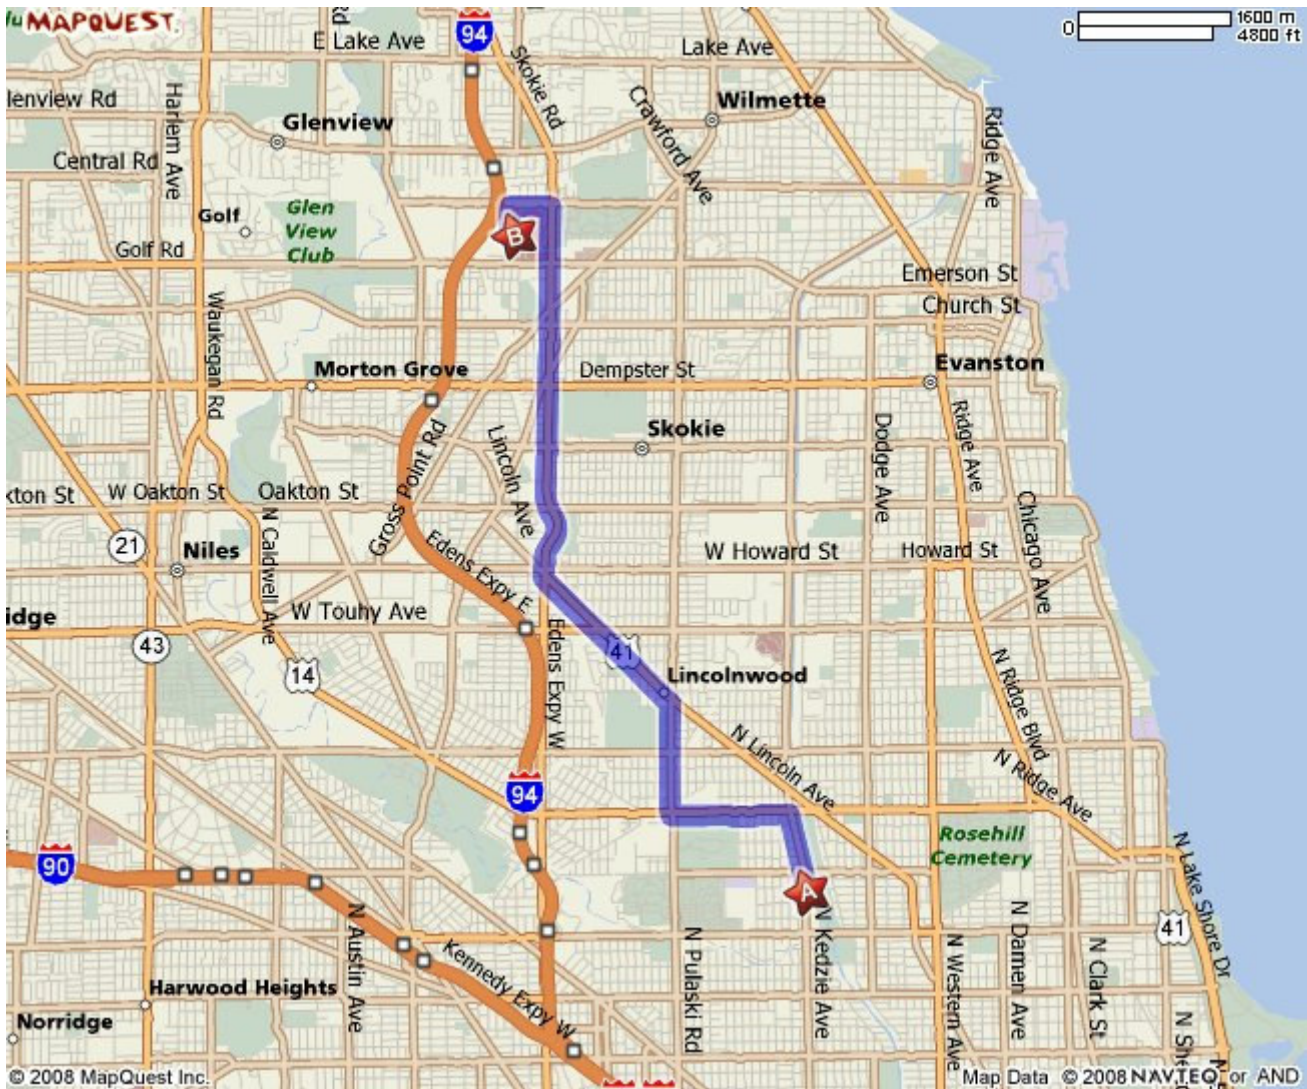

PARKING AND POOL ENTRANCE BEHIND THE SCHOOL.

**A: Northside College Preparatory: 5501 N Kedzie Ave, Chicago, IL 60625, (773)534-3954**

- |   |  |        |
|---|--|--------|
|    | 1: Start out going NORTH on N KEDZIE AVE toward W BRYN MAWR AVE. | 0.1 mi |
|    | 2: N KEDZIE AVE becomes N JERSEY AVE.                            | 0.5 mi |
|   | 3: Turn LEFT onto W PETERSON AVE/US-14.                          | 0.9 mi |
|  | 4: Turn RIGHT onto N PULASKI RD.                                 | 0.5 mi |
|  | 5: N PULASKI RD becomes N CRAWFORD AVE.                          | 0.4 mi |
|  | 6: Turn LEFT onto N LINCOLN AVE/US-41.                           | 1.4 mi |
|  | 7: Turn SLIGHT RIGHT onto SKOKIE BLVD/US-41.                     | 3.1 mi |
|  | 8: Turn LEFT onto OLD ORCHARD RD.                                | 0.3 mi |
|  | 9: Turn LEFT onto LAWLER AVE.                                    | 0.2 mi |
|  | 10: End at 9800 Lawler Ave Skokie, IL 60077                      |        |

Estimated Time: 19 minutes      Estimated Distance: 7.53 miles

**B: Niles Township High Sch Dist: 9800 Lawler Ave, Skokie, IL 60077, (847)626-2000**

**Total Time: 19 minutes      Total Distance: 7.53 miles**