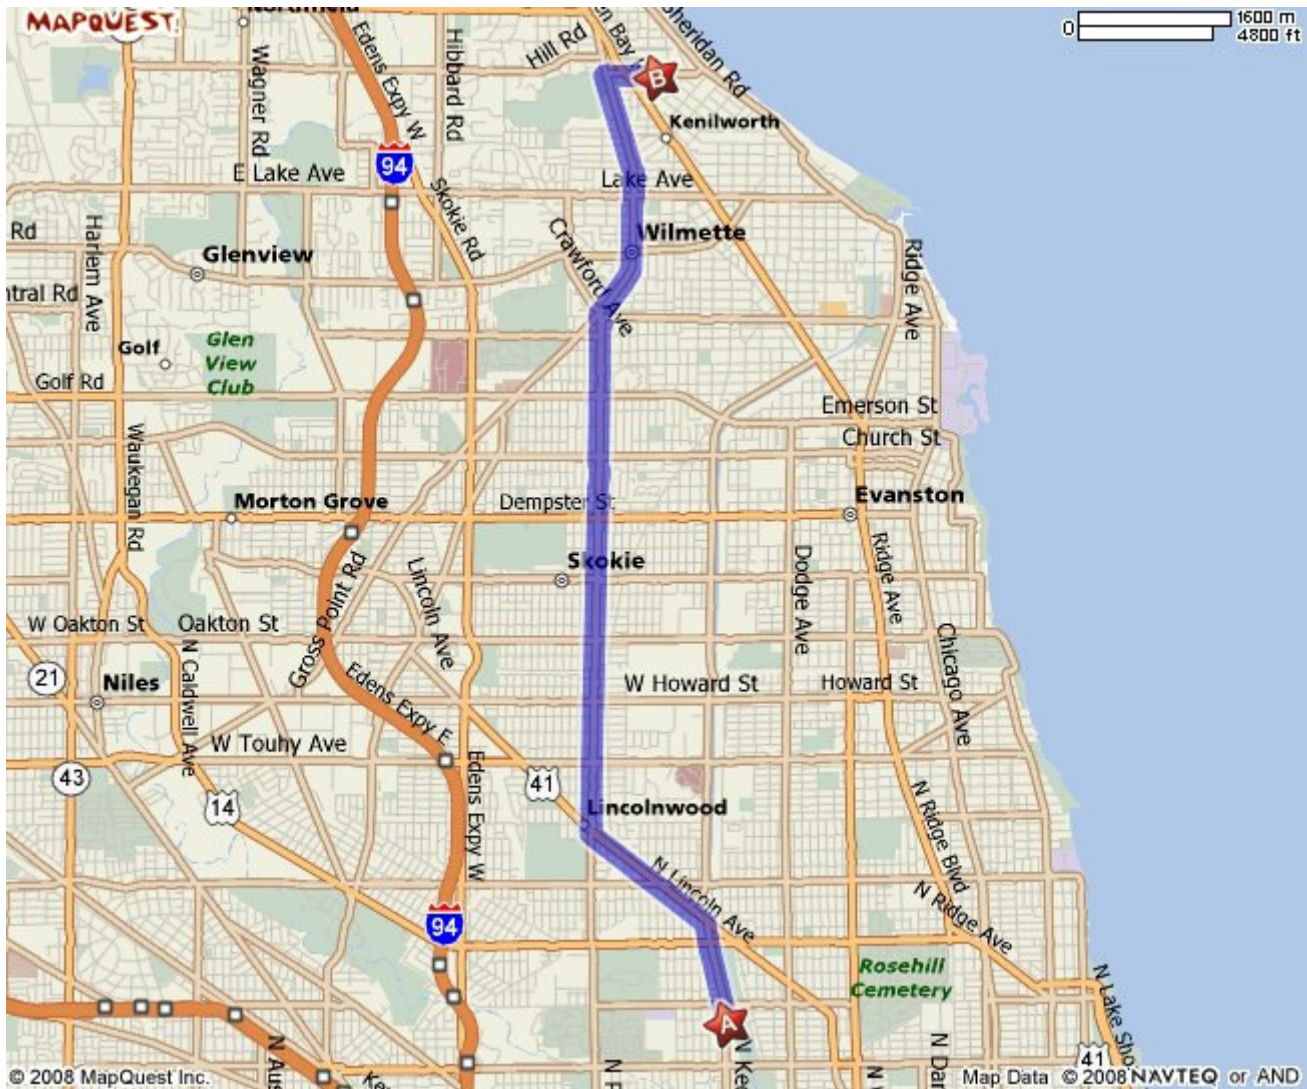

PARKING AVAILABLE ON THE NORTH AND EAST SIDE OF THE SCHOOL. POOL ENTRANCE IS ON THE NORTH SIDE.

**A: Northside College Preparatory: 5501 N Kedzie Ave, Chicago, IL 60625, (773)534-3954**

- |  |  |        |
|--|--|--------|
|  | 1: Start out going NORTH on N KEDZIE AVE toward W BRYN MAWR AVE. | 0.1 mi |
|  | 2: N KEDZIE AVE becomes N JERSEY AVE.                            | 0.7 mi |
|  | 3: Turn SLIGHT LEFT onto N LINCOLN AVE/US-41.                    | 1.2 mi |
|  | 4: Turn RIGHT onto N CRAWFORD AVE.                               | 4.3 mi |
|  | 5: Turn RIGHT onto GROSS POINT RD.                               | 0.3 mi |
|  | 6: GROSS POINT RD becomes RIDGE RD.                              | 1.6 mi |
|  | 7: RIDGE RD becomes CHURCH RD.                                   | 0.2 mi |
|  | 8: Turn RIGHT onto WINNETKA AVE.                                 | 0.4 mi |
|  | 9: End at 385 Winnetka Ave Winnetka, IL 60093                    |        |

Estimated Time: 21 minutes      Estimated Distance: 8.69 miles

**B: New Trier Township High School: 385 Winnetka Ave, Winnetka, IL 60093, (847)446-7000**

**Total Time: 21 minutes      Total Distance: 8.69 miles**