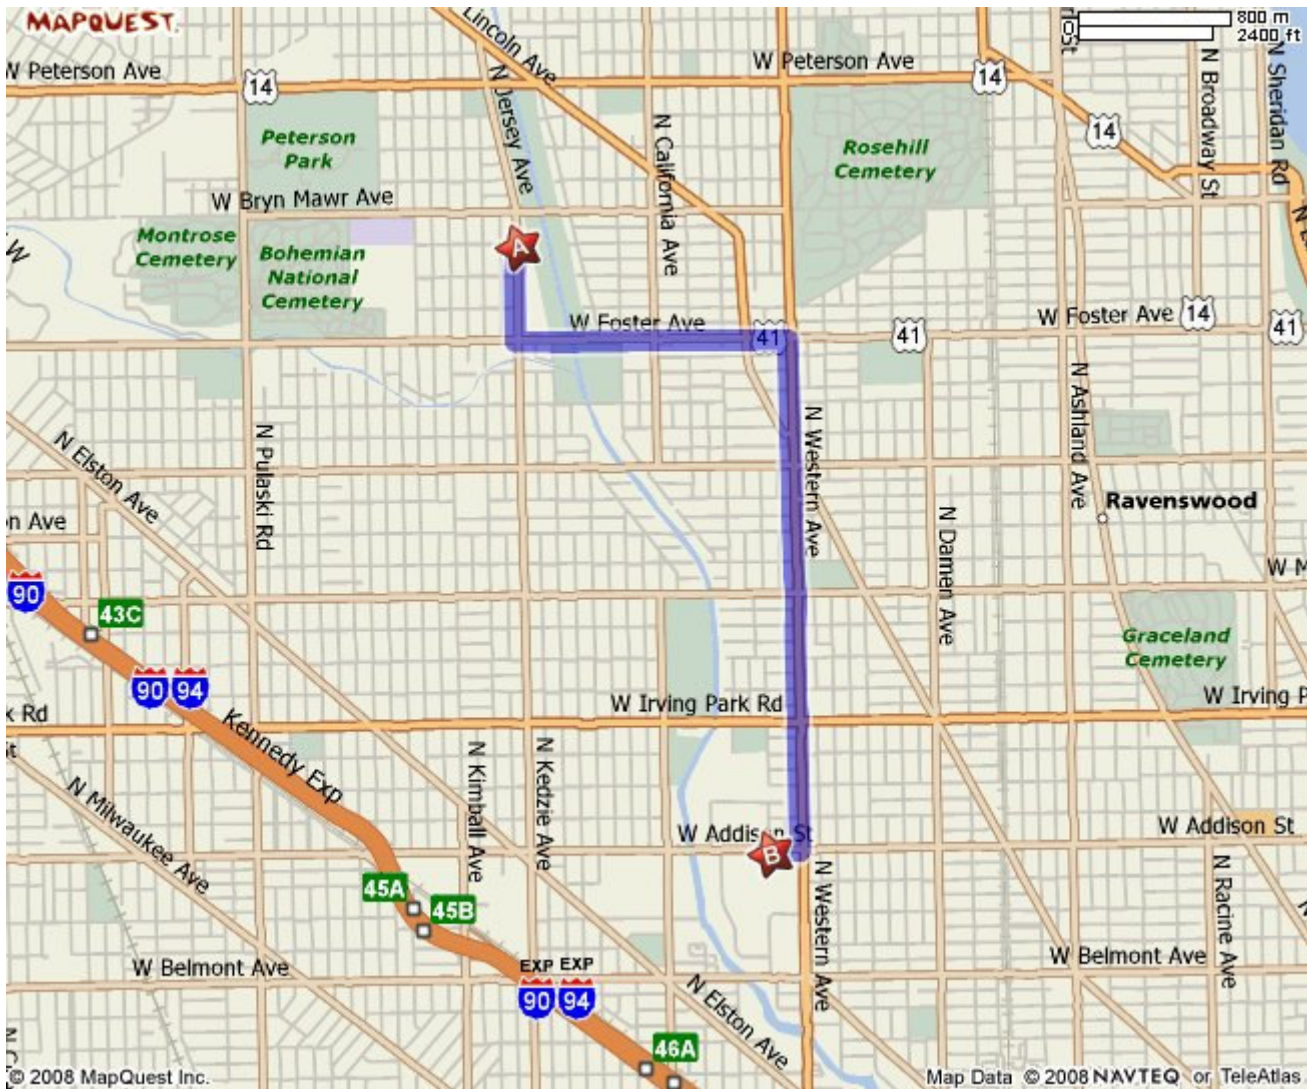

PARKING IS ON THE SOUTH END OF THE BUILDING. ONCE YOU ARE INSIDE, ASK FOR DIRECTIONS TO THE POOL.

A: Northside College Preparatory: 5501 N Kedzie Ave, Chicago, IL 60625

- | | | |
|---|--|--------|
|  | 1: Start out going SOUTH on N KEDZIE AVE toward W CATALPA AVE. | 0.4 mi |
|  | 2: Turn LEFT onto W FOSTER AVE. | 1.0 mi |
|  | 3: Turn RIGHT onto N WESTERN AVE. | 2.0 mi |
|  | 4: Turn RIGHT onto W ADDISON ST. | 0.1 mi |
|  | 5: End at 2501 W Addison St Chicago, IL 60618 | |

Estimated Time: 11 minutes Estimated Distance: 3.53 miles

B: Albert G Lane High School: 2501 W Addison St, Chicago, IL 60618

Total Time: 11 minutes Total Distance: 3.53 miles

Directions and maps are informational only. We make no warranties on the accuracy of their content, road conditions or route usability or expeditiousness. You assume all risk of use. MapQuest and its suppliers shall not be liable to you for any loss or delay resulting from your use of MapQuest. Your use of MapQuest means you agree to our [Terms of Use](#)