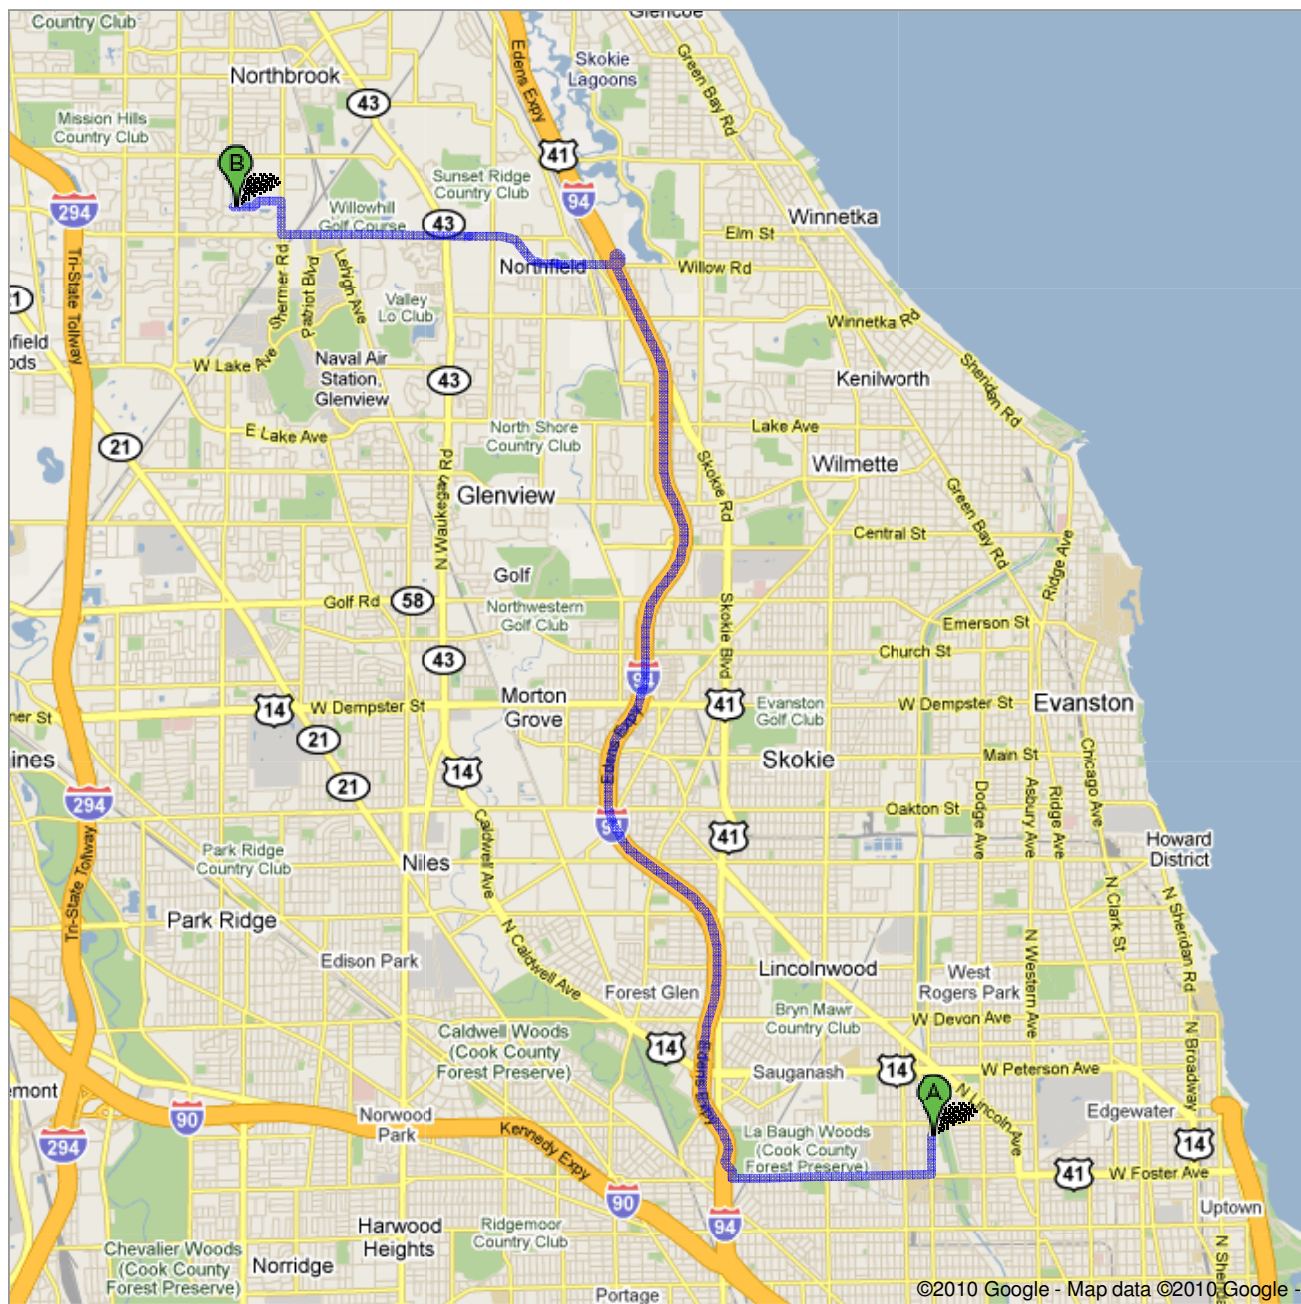

Directions to School Dr
16.2 mi – about 25 mins – up to 35 mins in traffic

Save trees. Go green!
 Download Google Maps on your phone at google.com/gmm

©2010 Google - Map data ©2010 Google -

Northside College Preparatory
5501 North Kedzie Avenue, Chicago, IL 60625-3923 - (773) 534-3954

	1. Head south on N Kedzie Ave toward W Balmoral Ave	go 0.4 mi total 0.4 mi
	2. Turn right at W Foster Ave About 5 mins	go 1.9 mi total 2.3 mi
	3. Turn right to merge onto I-94 W About 9 mins	go 9.6 mi total 11.9 mi
	4. Take exit 33A for W Willow Rd	go 0.2 mi total 12.1 mi
	5. Merge onto Willow Rd About 1 min	go 0.3 mi total 12.4 mi
	6. Continue onto New Willow Rd About 3 mins	go 1.2 mi total 13.6 mi
	7. Continue onto Willow Rd About 4 mins	go 1.8 mi total 15.4 mi
	8. Turn right at Shermer Rd About 1 min	go 0.3 mi total 15.7 mi
	9. Take the 2nd left onto School Dr About 2 mins	go 0.5 mi total 16.2 mi

School Dr

These directions are for planning purposes only. You may find that construction projects, traffic, weather, or other events may cause conditions to differ from the map results, and you should plan your route accordingly. You must obey all signs or notices regarding your route.

Map data ©2010 Google

Directions weren't right? Please find your route on maps.google.com and click "Report a problem" at the bottom left.