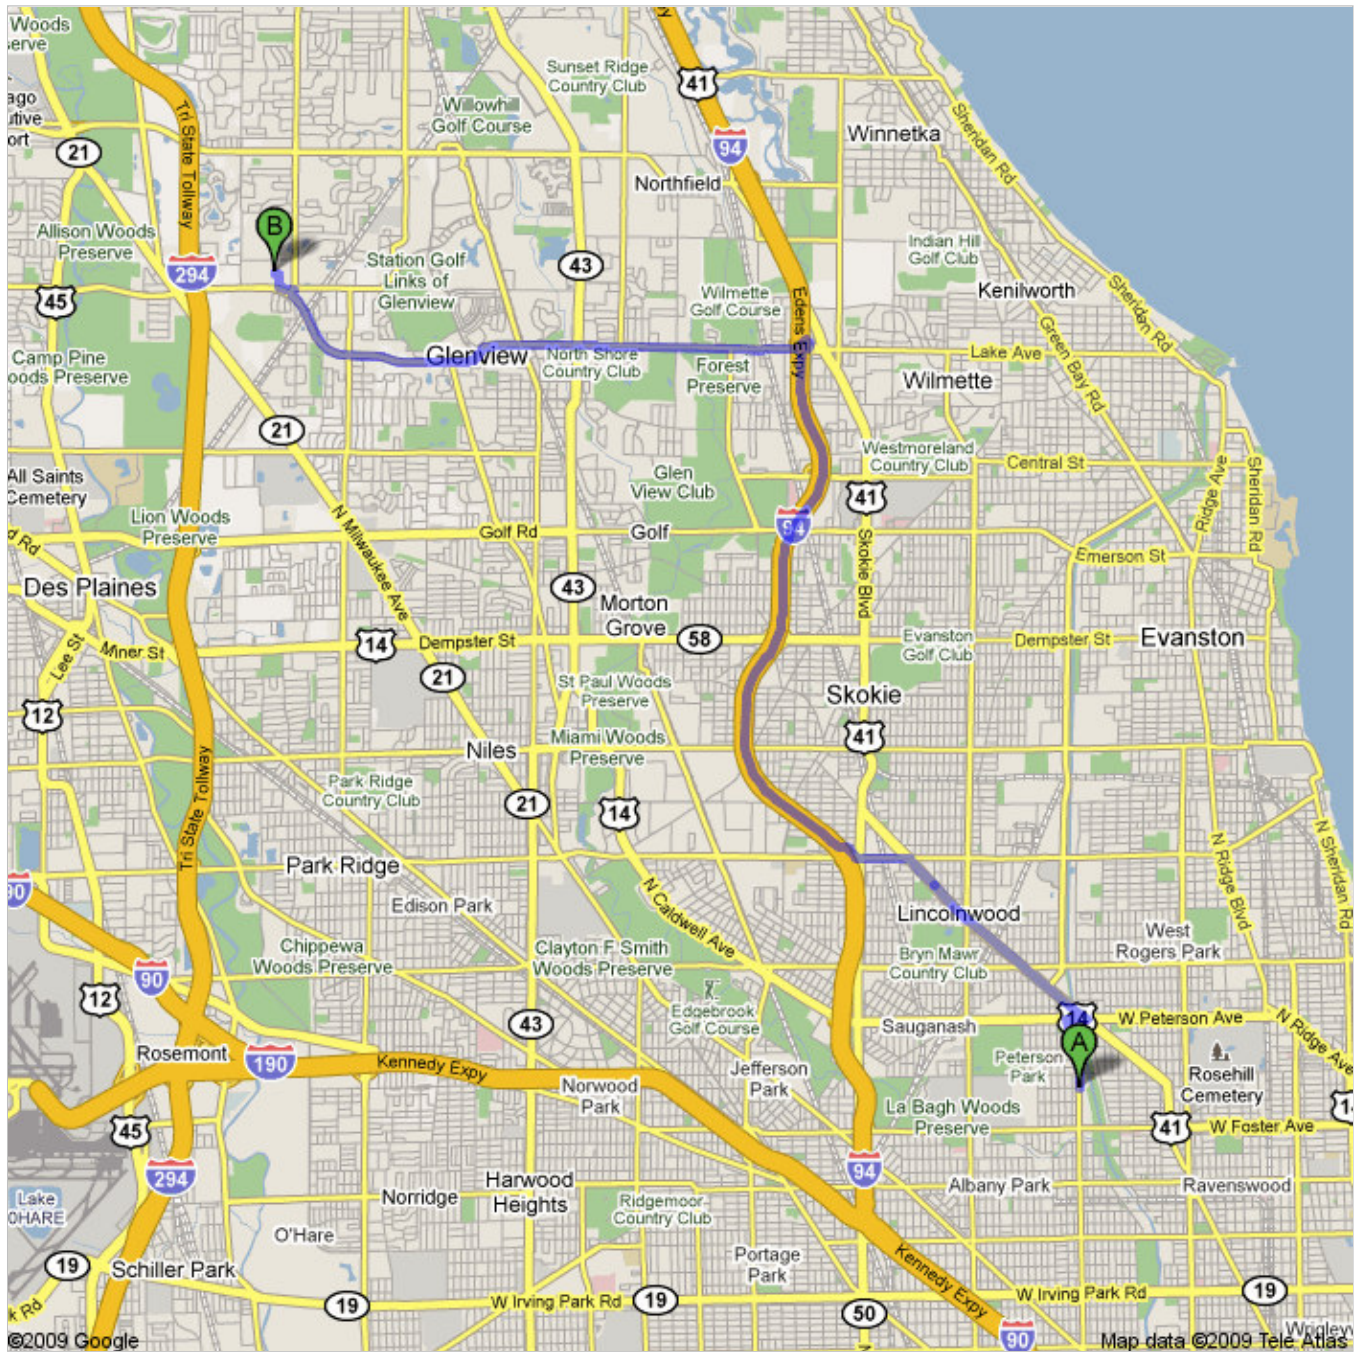

Directions to Glenbrook South High School, Glenview, IL 60026
14.6 mi – about 27 mins

Save trees. Go green!
 Download Google Maps on your phone at google.com/gmm

Northside College Preparatory High School
5501 N Kedzie Ave, Chicago, IL 60625 - (773) 534-3954

- | | | |
|--|---|----------------------------|
| | 1. Head north on N Kedzie Ave toward W Bryn Mawr Ave
About 2 mins | go 0.6 mi
total 0.6 mi |
| | 2. Turn right at W Peterson Ave
About 1 min | go 0.2 mi
total 0.8 mi |
| | 3. Sharp left at N Lincoln Ave/US-41
About 5 mins | go 2.2 mi
total 3.1 mi |
| | 4. Turn left at W Touhy Ave
About 2 mins | go 0.5 mi
total 3.5 mi |
| | 5. Merge onto I-94 W via the ramp to Milwaukee
About 6 mins | go 5.4 mi
total 8.9 mi |
| | 6. Take exit 34B to merge onto Lake Ave
About 10 mins | go 5.2 mi
total 14.1 mi |
| | 7. Slight right toward Pfingsten Rd | go 0.1 mi
total 14.2 mi |
| | 8. Slight right at Pfingsten Rd | go 256 ft
total 14.3 mi |
| | 9. Turn left at W Lake Ave
About 1 min | go 0.2 mi
total 14.4 mi |
| | 10. W Lake Ave turns right and becomes Glenbrook South High School | go 0.2 mi
total 14.6 mi |

Glenbrook South High School, Glenview, IL 60026

These directions are for planning purposes only. You may find that construction projects, traffic, weather, or other events may cause conditions to differ from the map results, and you should plan your route accordingly. You must obey all signs or notices regarding your route.

Map data ©2009 , Tele Atlas