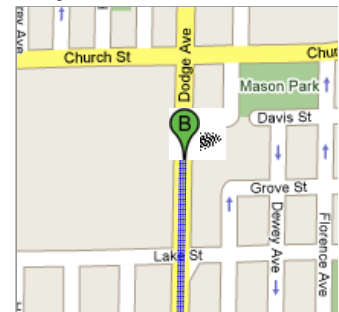

Start **5501 N Kedzie Ave
Chicago, IL 60625**
End **Evanston Township High School, 1600
Dodge Av.**

Get Google Maps on your phone
Text the word "GMAPS" to 466453

Travel **5.0 mi – about 15 mins**

**5501 N Kedzie Ave
Chicago, IL 60625**

Drive: 5.0 mi – about 15 mins

- | | |
|---|------------------|
| 1. Head north on N Kedzie Ave toward W Bryn Mawr Ave | 0.1 mi |
| ➔ 2. Turn right at W Bryn Mawr Ave | 0.5 mi
1 min |
| ⬅ 3. Turn left at N California Ave | 2.5 mi
8 mins |
| 4. Continue on Dodge Ave | 1.9 mi
6 mins |

Evanston Township High School, 1600 Dodge Av.

These directions are for planning purposes only. You may find that construction projects, traffic, or other events may cause road conditions to differ from the map results.

Map data ©2007 NAVTEQ™

Overview

Start

End

Map data ©2007 NAVTEQ™