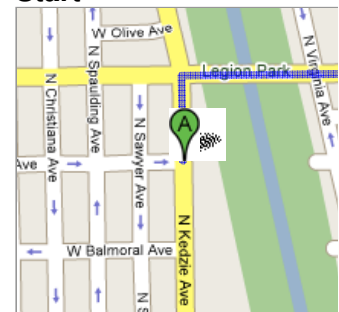

Start **5501 N Kedzie Ave
Chicago, IL 60625**
End **Evanston Township High School, 1600
Dodge Av.**

Get Google Maps on your phone
Text the word "GMAPS" to 466453

Travel **5.0 mi – about 15 mins**

**5501 N Kedzie Ave
Chicago, IL 60625**

Drive: 5.0 mi – about 15 mins

1. Head north on N Kedzie Ave toward W Bryn Mawr Ave	0.1 mi
➔ 2. Turn right at W Bryn Mawr Ave	0.5 mi 1 min
⬅ 3. Turn left at N California Ave	2.5 mi 8 mins
4. Continue on Dodge Ave	1.9 mi 6 mins

Evanston Township High School, 1600 Dodge Av.

These directions are for planning purposes only. You may find that construction projects, traffic, or other events may cause road conditions to differ from the map results.

Map data ©2007 NAVTEQ™

Overview

Start

End

Map data ©2007 NAVTEQ™